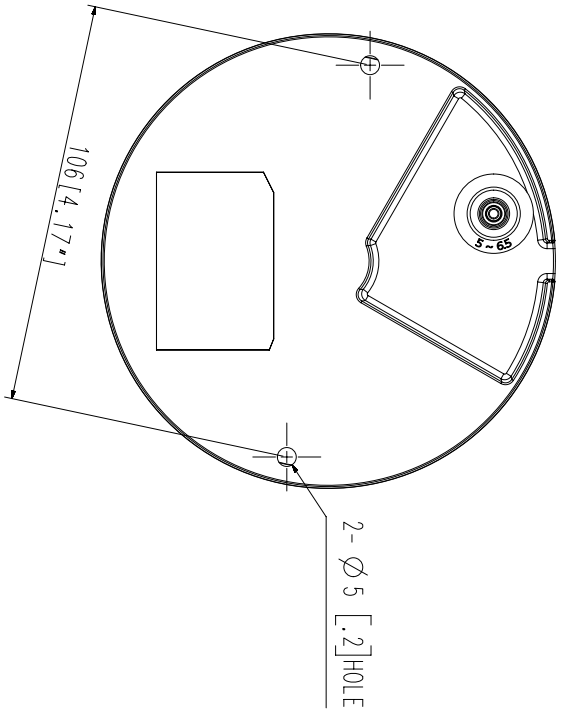

LNV-6022R

2 MP IR Vandal Dome Camera

Key Features

- 2 megapixel (1920 x 1080) resolution
- Built-in 4mm fixed lens
- Maximum 30fps@all resolutions (H.264)
- H.264, MJPEG codec supported, Multiple streaming
- Day & Night (ICR), WDR (120dB)
- Tampering, Motion detection
- microSD/SDHC memory slot (Maximum 32GB), PoE
- Hallway view, WiseStreamII support
- IR viewable length 30m
- IP66, IK10 rated

Unit : mm [inch]	SCALE : 1/1	© Hanuwa Technwin	
No.	MODEL NAME	DATE	
2	LNV-6012R/6022R/6032R	'19.10.22	
1	LNV-6010R/6020R/6030R LNV-6011R/6021R/6031R	'19.10.22	