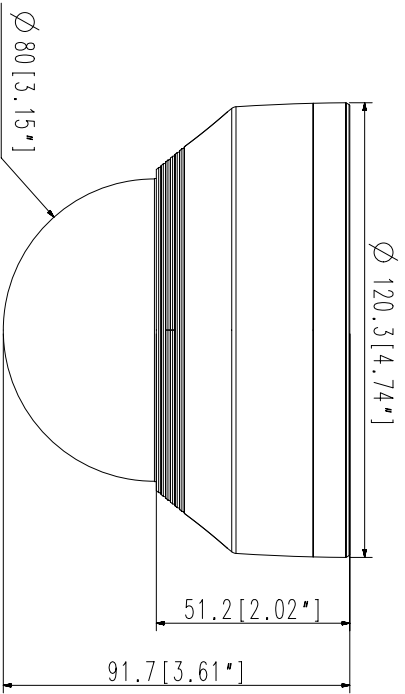

Unit : mm [inch]	SCALE : 1/1	© Hanuwa Technwin	
No.	MODEL NAME	DATE	
2	LNV-6012R/6022R/6032R	'19.10.22	
1	LNV-6010R/6020R/6030R LNV-6011R/6021R/6031R	'19.10.22